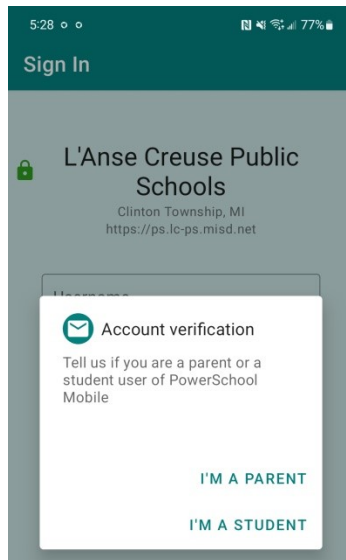

PowerSchool Parent/Student Portal Login Directions

Welcome back to the 2022-23 school year. This document will walk you through the creation of your parent/student account using the mobile application. You must have already created your PowerSchool Parent/Student Portal user account on a computer prior.

The following are the screen shots and the information required to access your child's information the first time.

Enter HTPM in the boxes, click continue

Choose one, if student see below

Parents- username and password are the same you used to setup on your computer.