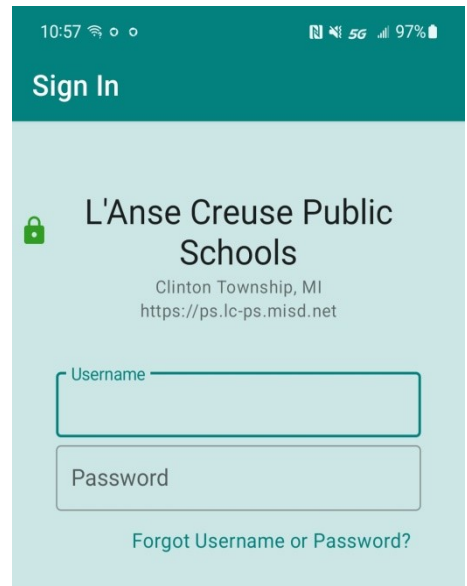

PowerSchool Parent/Student Portal Login Directions

Welcome back to the 2022-23 school year. This document will walk you through the creation of your parent/student account using the mobile application. You must have already created your PowerSchool Parent/Student Portal user account on a computer prior.

The following are the screen shots and the information required to access your child's information the first time.

Enter HTPM in the boxes, click continue

Choose one, if student see below

Parents- username and password are the same you used to setup on your computer.

Students- username is your Microsoft Office 365 login School email address.

Students- password is your Microsoft Office 365 password.