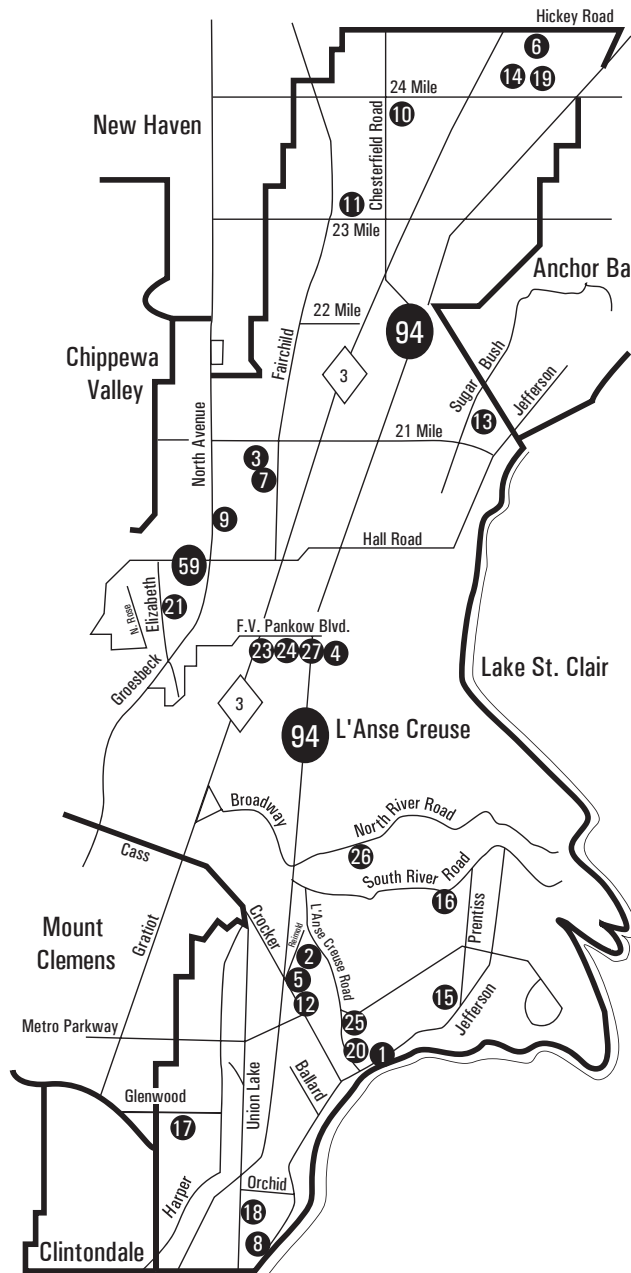

L'Anse Creuse Public Schools District Map

L'Anse Creuse Administration Building

1 36727 Jefferson Ave.
Harrison Township, MI 48045-2917
(586) 783-6300

L'Anse Creuse High School

2 38495 L'Anse Creuse
Harrison Township, MI 48045-3483
(586) 783-6400

L'Anse Creuse High School - North

3 23700 21 Mile Rd.
Macomb, MI 48042-5106
(586) 493-5270

Frederick V. Pankow Center

4 24600 F.V. Pankow Blvd.
Clinton Township, MI 48036-1306
(586) 783-6570

L'Anse Creuse Middle School - Central

5 38000 Reimold Rd.
Harrison Township, MI 48045-5501
(586) 783-6430

L'Anse Creuse Middle School - East

6 30300 East Hickey Rd.
Chesterfield, MI 48051-1760
(586) 493-5200

L'Anse Creuse Middle School - North

7 46201 Fairchild Rd.
Macomb, MI 48042-5319
(586) 493-5260

L'Anse Creuse Middle School - South

8 34641 Jefferson Ave.
Harrison Township, MI 48045-3236
(586) 493-5620

Atwood Elementary

9 45690 North Ave.
Macomb, MI 48042-5236
(586) 493-5250

Joseph M. Carkenord Elementary

10 27100 24 Mile Rd.
Chesterfield, MI 48051
(586) 493-5230

Chesterfield Elementary

11 25925 23 Mile Rd.
Chesterfield, MI 48051-1906
(586) 493-5240

Marie C. Graham Elementary

12 25555 Crocker Blvd.
Harrison Township, MI 48045-3443
(586) 783-6460

Green Elementary

13 47260 Sugarbush Rd.
Chesterfield, MI 48047-5155
(586) 493-5280

South River Elementary

16 27733 South River Rd.
Harrison Township, MI 48045-6314
(586) 783-6480

Tenniswood Elementary

17 23450 Glenwood St.
Clinton Township, MI 48035-2938
(586) 493-5640

Donald J. Yacks Elementary

18 34700 Union Lake Rd.
Harrison Township, MI 48045-3143
(586) 493-5630

Anna Mae Burdi Center for Community Development

19 29851 24 Mile Rd.
Chesterfield, MI 48051-1760
(586) 493-5220

L'Anse Creuse Child Care Center

20 27155 L'Anse Creuse Rd.
Harrison Township, MI 48045-2593
(586) 783-6323

L'Anse Creuse Correctional Education Macomb County Sheriff's Department

21 43565 Elizabeth Rd.
Mount Clemens, MI 48043-1090
(586) 307-9568

Macomb County Juvenile Justice Center

22 400 North Rose St.
Mount Clemens, MI 48043-1598
(586) 469-6552

Harold C. Siebert Special Services Building

23 24076 F.V. Pankow Blvd.
Clinton Township, MI 48036-1304
(586) 783-6500

Transportation and Maintenance Center

24 24400 F.V. Pankow Blvd.
Clinton Township, MI 48036-1305
(586) 783-6550

Professional Development Center

25 27041 L'Anse Creuse Rd.
Harrison Township, MI 48045
(586) 783-6300

L'Anse Creuse/Mount Clemens Adult Education Center and Riverside Academy

26 33 North River Rd.
Mount Clemens, MI 48043
(586) 783-6420

John R. Armstrong Performing Arts Center

27 24600 F.V. Pankow Blvd.
Clinton Township, MI 48036-1306
(586) 783-6520

Francis A Higgins Elementary

29901 24 Mile Rd.
Chesterfield, MI 48051

(586) 493-5210

Emma V. Lobbestael Elementary

38495 Prentiss
Harrison Township, MI 48045-2651