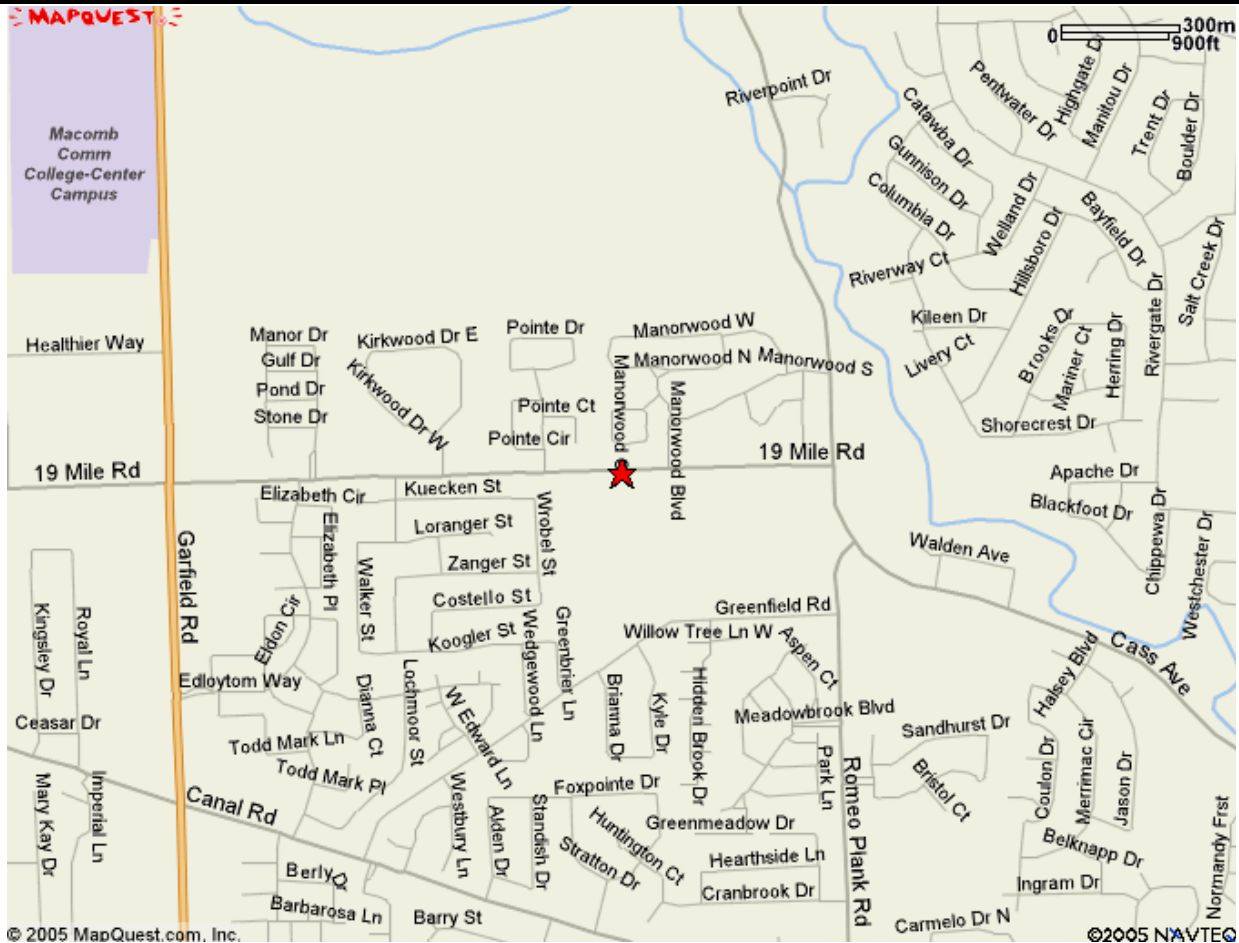

Chippewa Valley High School

18300 19 Mile Road

From Middle School South:

- 1. Starting on Jefferson, continue on Shook*
- 2. Turn onto I-94 East*
- 3. Exit at Metro Parkway, exit 236, turn left*
- 4. Continue on 16 Mile, turn right onto Groesbeck*
- 5. Turn right onto Cass Ave.*
- 6. Cass Ave. becomes Romeo Plank road*
- 7. Turn left onto 19 Mile,
the school will be on your left*