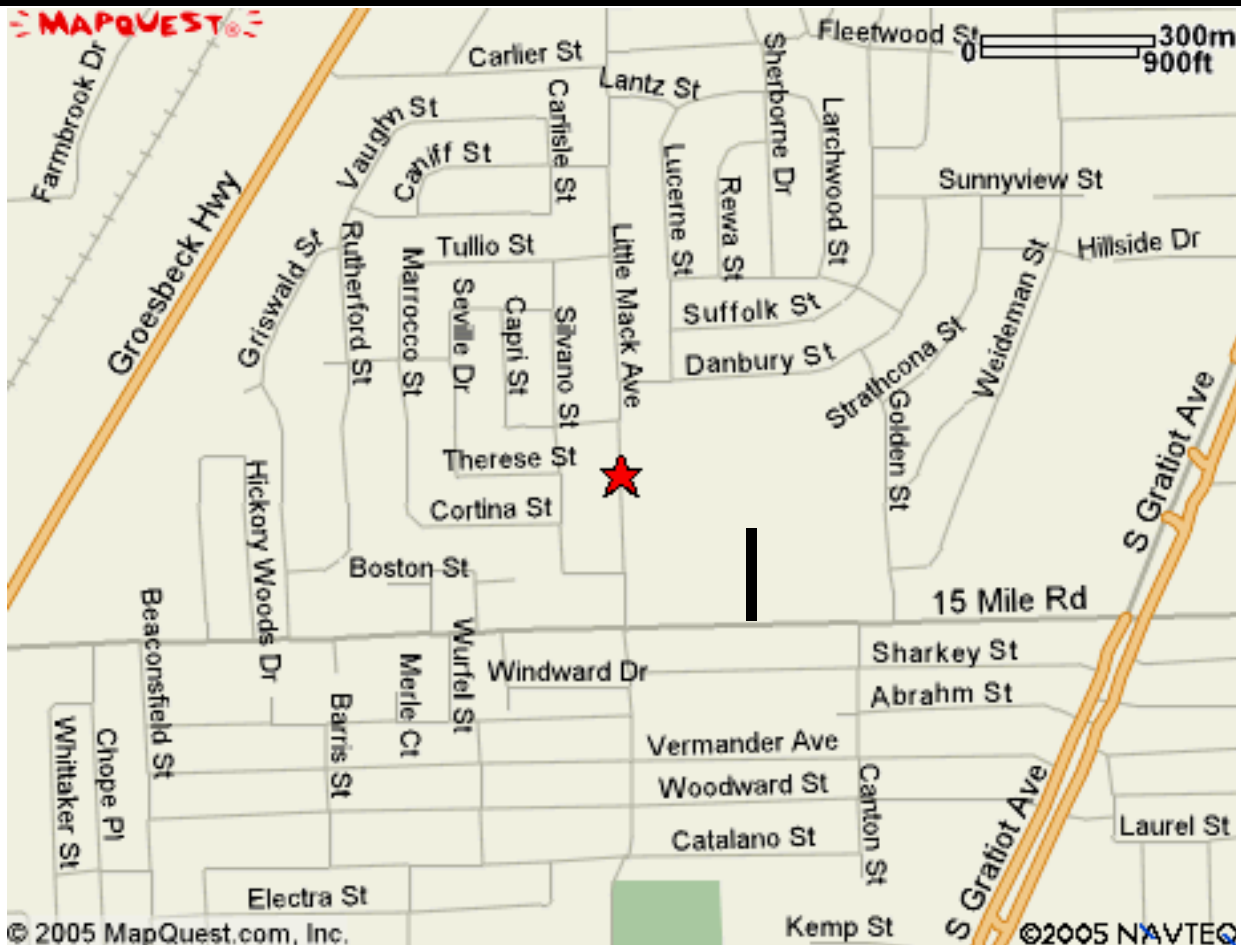

Clintondale Middle School

35300 Little Mack

From Middle School South:

- 1. Starting on Jefferson, continue on Shook*
 - 2. Turn Left onto Klix, to 15 Mile*
 - 3. Go straight through the light onto 15 Mile*
- For FOOTBALL or TRACK, turn into the High School off of 15 Mile Road, and park in that lot*
- For BASKETBALL or VOLLEYBALL, turn right onto Little Mack, then enter the Middle School Parking Lot (Avoid parking in the Middle School Bus Drive)*