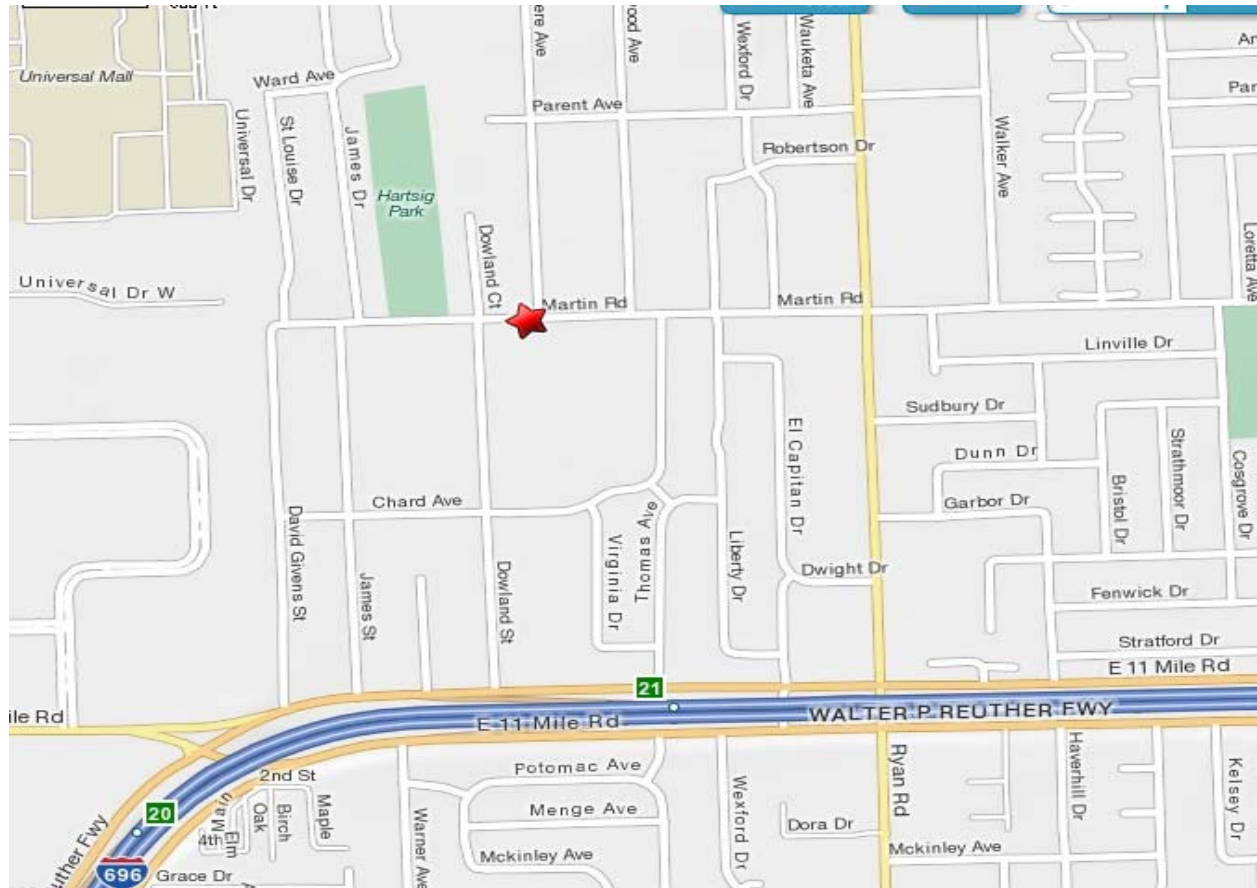

Beer Middle School (Warren Con.)

3200 Martin Rd. Warren, MI 48092

From Middle School South:

1. Starting on Jefferson, continue on Shook
2. Turn LEFT onto Klix, then LEFT onto Harper
3. Merge onto I-94 WEST (5.0 Miles)
4. Take Exit 229 for I-696, continue for 8.2 miles
5. Take Exit 21 11 Mile Rd. Exit continue for 0.3 Miles
6. Turn RIGHT onto James St. (0.5 Miles)
7. Turn RIGHT onto Martin Road (0.2 Miles), the school will be on your RIGHT

***** REMEMBER: I-94 / I-696 is under construction
DELAYS ARE POSSIBLE!**

Total Travel Time: 20 Minutes