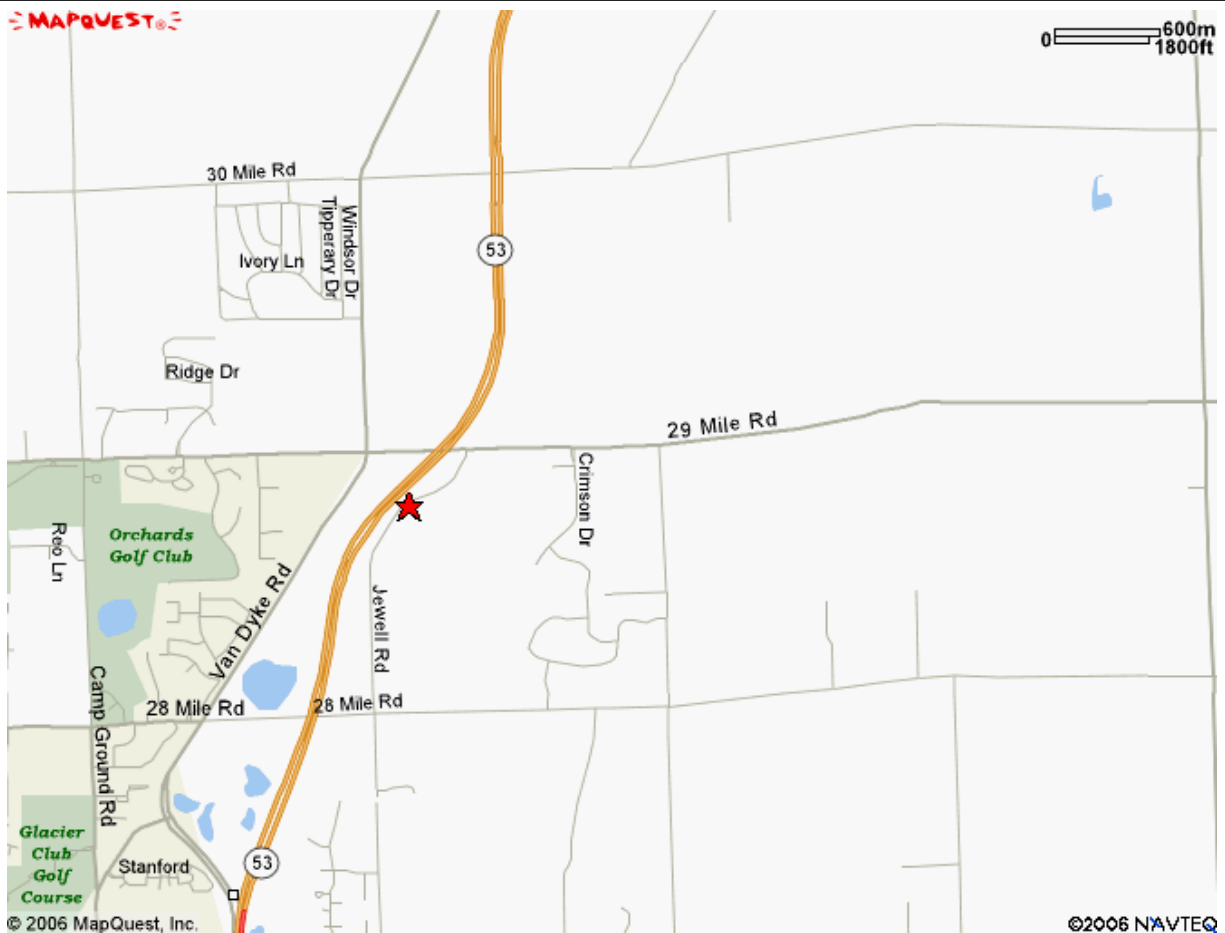

Romeo Powell MS

62100 Jewell Road, Washington Twp.

1. Take I-94 East
2. Take exit 240B toward M-59/Hall Road WEST
3. Continue on Hall Road (7.9 Miles)
4. Turn RIGHT onto M-53 Expressway (7.5 Miles)
5. Bear Left to continue on Van Dyke Ave. (0.8 Miles)
6. Turn RIGHT onto 28 Mile (0.6 Miles)
7. Turn LEFT onto Jewell Road
8. Turn Left into school

THIS IS A 40 MINUTE DRIVE FROM SOUTH!!!