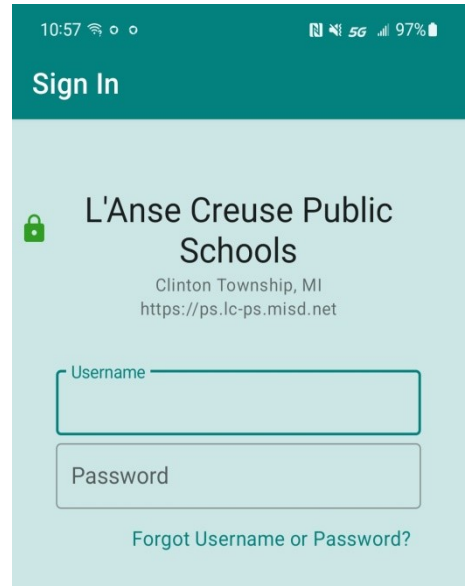

PowerSchool Parent/Student Portal Login Directions

Welcome back to the 2022-23 school year. This document will walk you through the creation of your parent/student account using the mobile application. You must have already created your PowerSchool Parent/Student Portal user account on a computer prior.

The following are the screen shots and the information required to access your child's information the first time.

Enter HTPM in the boxes, click continue

Choose one, if student see below

Parents- username and password are the same you used to setup on your computer.

Students- username is your Microsoft Office 365 login School email address.

Students- password is your Microsoft Office 365 password.