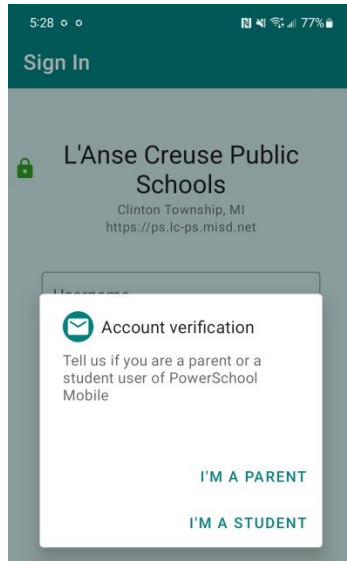

PowerSchool Parent/Student Portal Login Directions

Welcome back to the 2022-23 school year. This document will walk you through the creation of your parent/student account using the mobile application. You must have already created your PowerSchool Parent/Student Portal user account on a computer prior.

The following are the screen shots and the information required to access your child's information the first time.

Enter HTPM in the boxes, click continue

Choose one, if student see below

Parents- username and password are the same you used to setup on your computer.